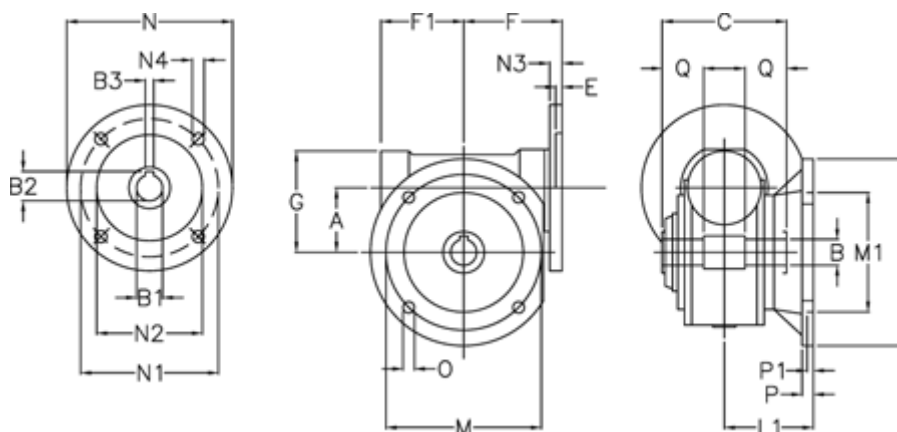

# Data Sheet

Article number: 390213003053510

Description: Worm gear  
VF 130-FC2-30-90B5, without lubrication

## Measures

A = 130	F1 = 154	N2 = 130
B = 45 H7	G = 195	N3 = 17
B1 E7 = 24	L = 320	N4 = 11
B2 = 27.3	L1 = 137.5	O = 16
B3 H9 = 8	M = 255	P = 20
C = 165	M1 = 180	P1 = 12
E = 0.5	N = 200	Q = 52.5
F = 185	N1 = 165	